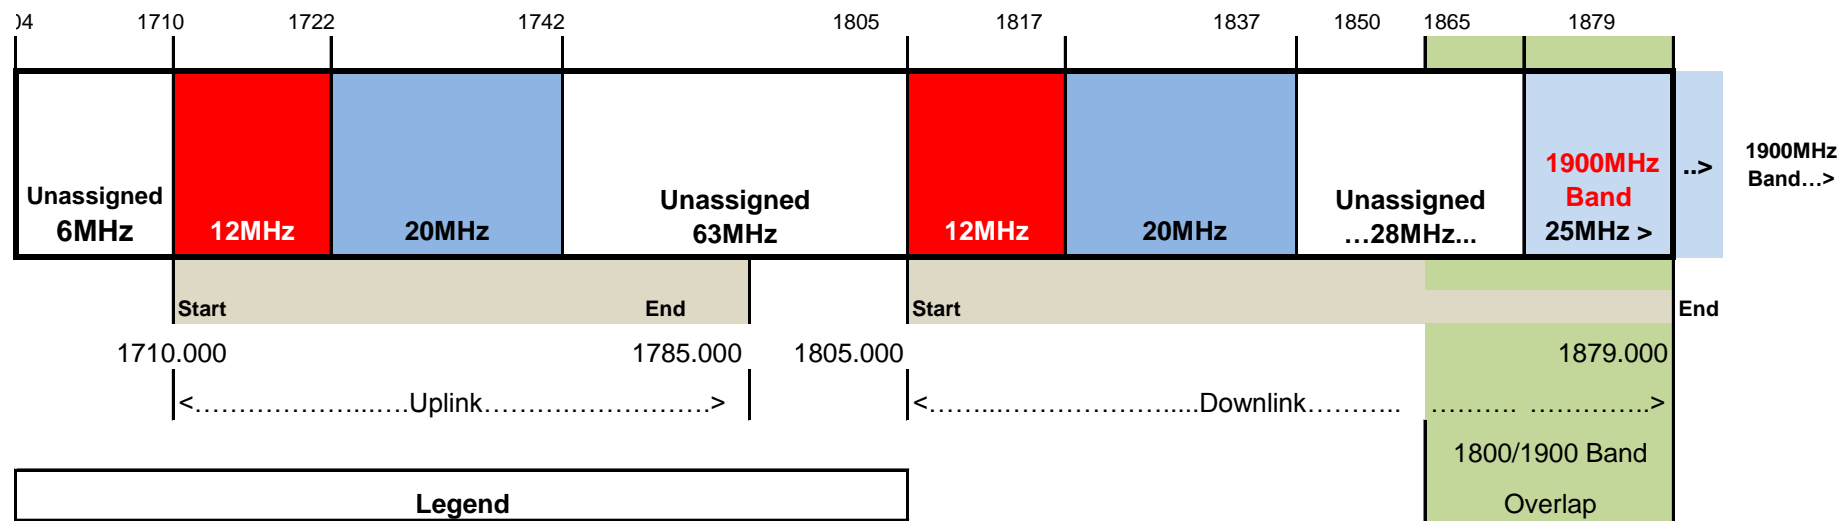

Mobile Band Allocations (01 March 2018)

1800MHz Band

1710.200MHz to 1879.800MHz

Uplink - 1710.200MHz to 1784.800MHz
 Downlink - 1805.200MHz to 1879.800MHz
 Channels - 512 to 885 (374 Channels)
 Duplex Separation - 85MHz

1900MHz Band (UPLINK) - 1850MHz - 1910MHz
1800/1900 Band Overlap - 1850.000MHz - 1879.800MHz