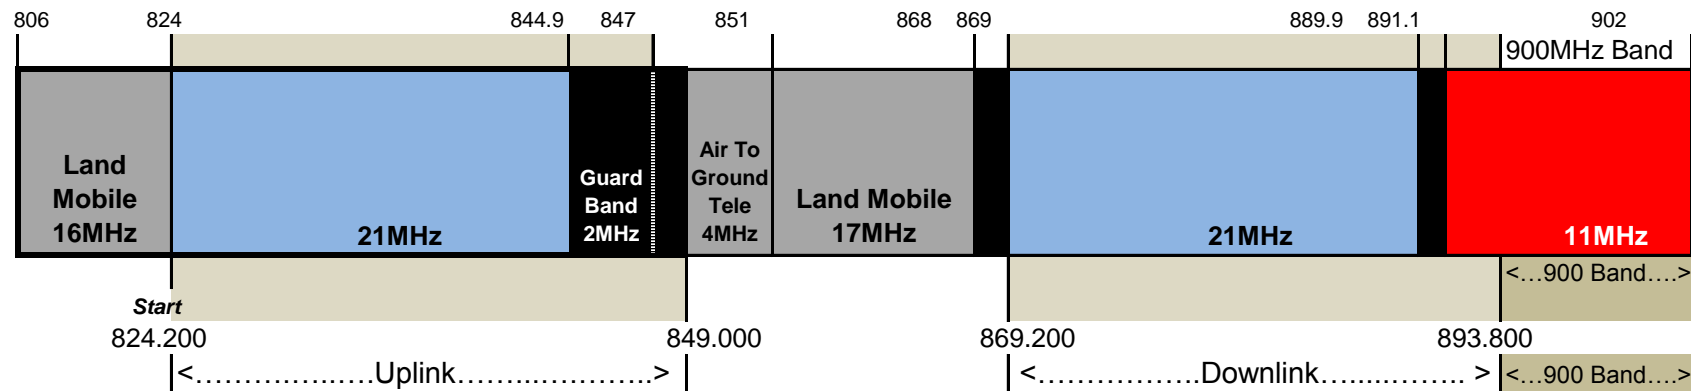

Mobile Band Allocations (01 March 2018)

850MHz Band

824.200MHz to 893.800MHz

Uplink - 824.200MHz to 849.200MHz

Downlink - 869.200MHz to 893.800MHz

Channels - 128 to 251 (123 Channels)

Duplex Separation - 45MHz

LEGEND

		824MHz - 845MHz	869MHz - 890MHz
		892MHz - 902MHz	936MHz - 947MHz
Grey	Reserved		
Black	Guardband		